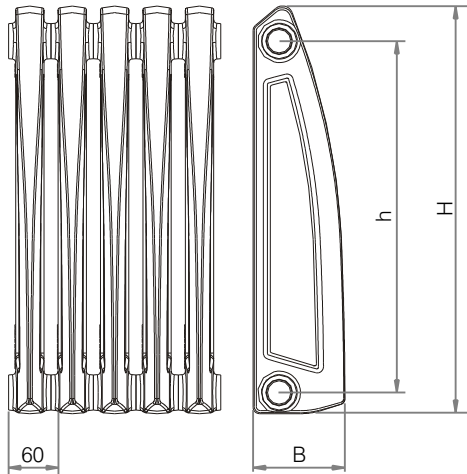

Technical parameters

Radiator type and identification	Nipple spacing h [mm]	Total depth B [mm]	Total height H [mm]	Nipple thread [-]	Dry weight [kg/section]	Heating output $\Delta t = 75/65/20^\circ\text{C}$ [W/section]	Heating surface [m²/section]	Water volume [l/section]
Styl 500/130	500	130	580	1"	3,8	70,0	0,170	0,8

Thermal and technical parameters are verified experimentally in compliance with EN 442-1 amendment A1 for water as heat carrier.

Styl