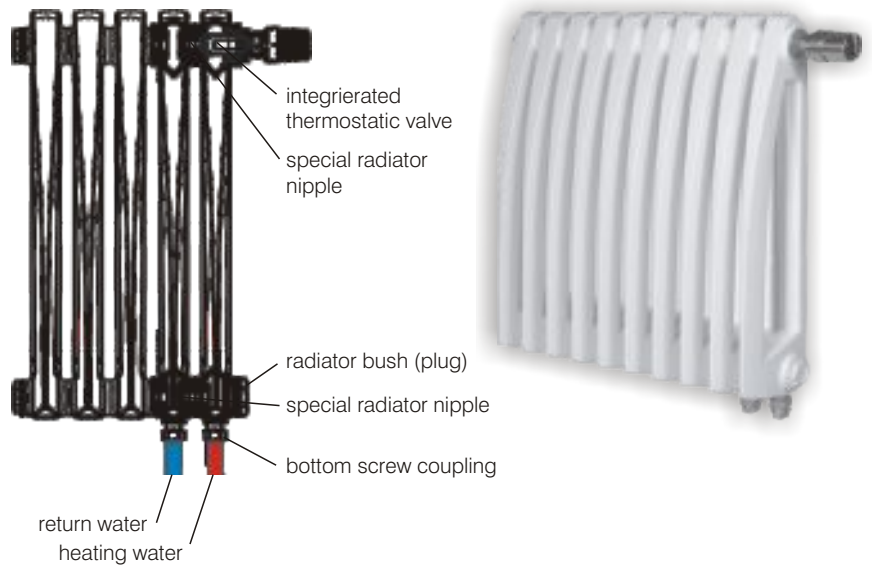

## Technical parameters

Radiator type and identification	Nipple spacing h [mm]	Total depth B [mm]	Total height H [mm]	Nipple thread [-]	Dry weight [kg/section]	Heating output $\Delta t = 75/65/20^\circ\text{C}$ [W/section]	Heating surface [m <sup>2</sup> /section]	Water volume [l/section]
Styl 500/130	500	130	580	1"	3,8	70,0	0,170	0,8

Thermal and technical parameters are verified experimentally in compliance with EN 442-1 amendment A1 for water as heat carrier.

Styl

VIADRUS ITV (integrated thermostatic valve) working principle

Styl set - radiator, thermostatic head and mounting accessories